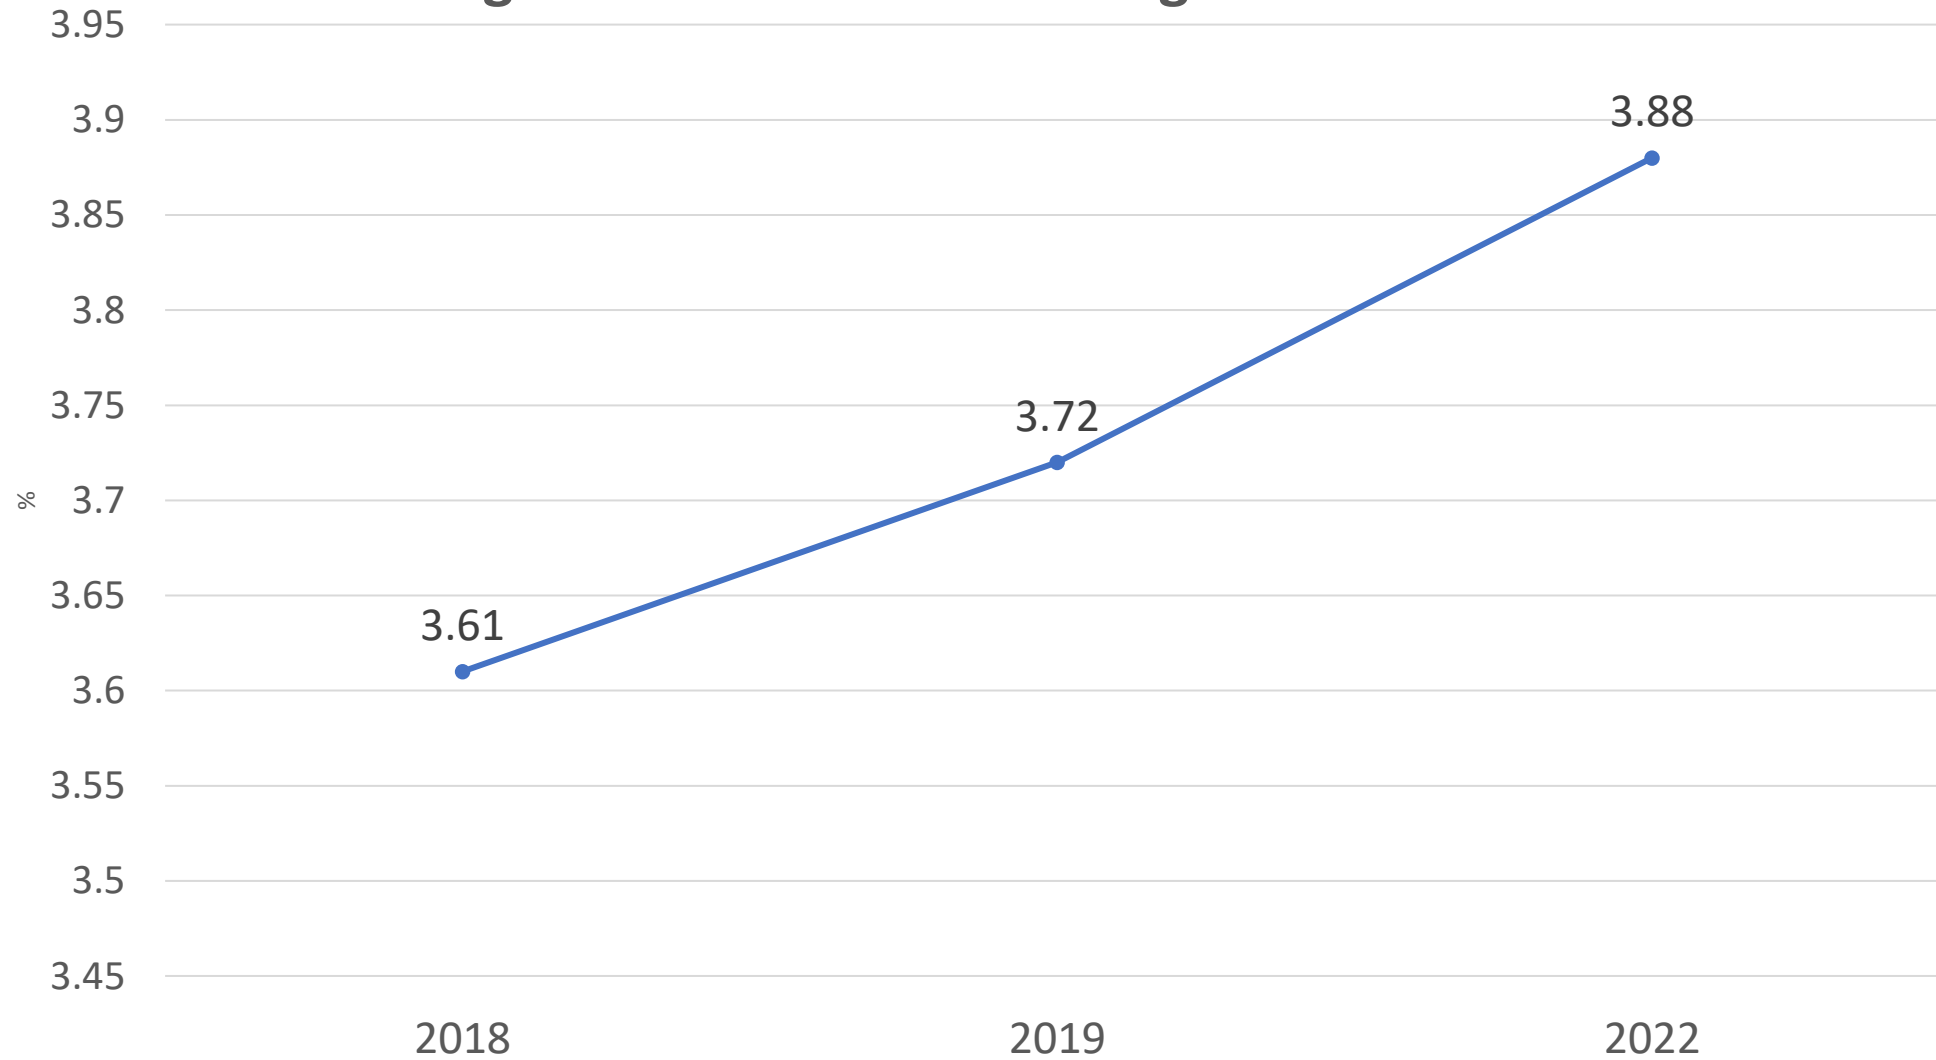

Attainment 8 Score

Schools get a score based on how well pupils have performed in up to 8 qualifications.

English Baccalaureate Average Point Score

The EBacc average points score calculates a pupil's average point scores across the 5 pillars of the English Baccalaureate.

% of students who achieved **4+** in English and Maths

This tells you the percentage of pupils who achieved grade 4 or above in English and Maths GCSEs.

% of students who achieved **5+** in English and Maths