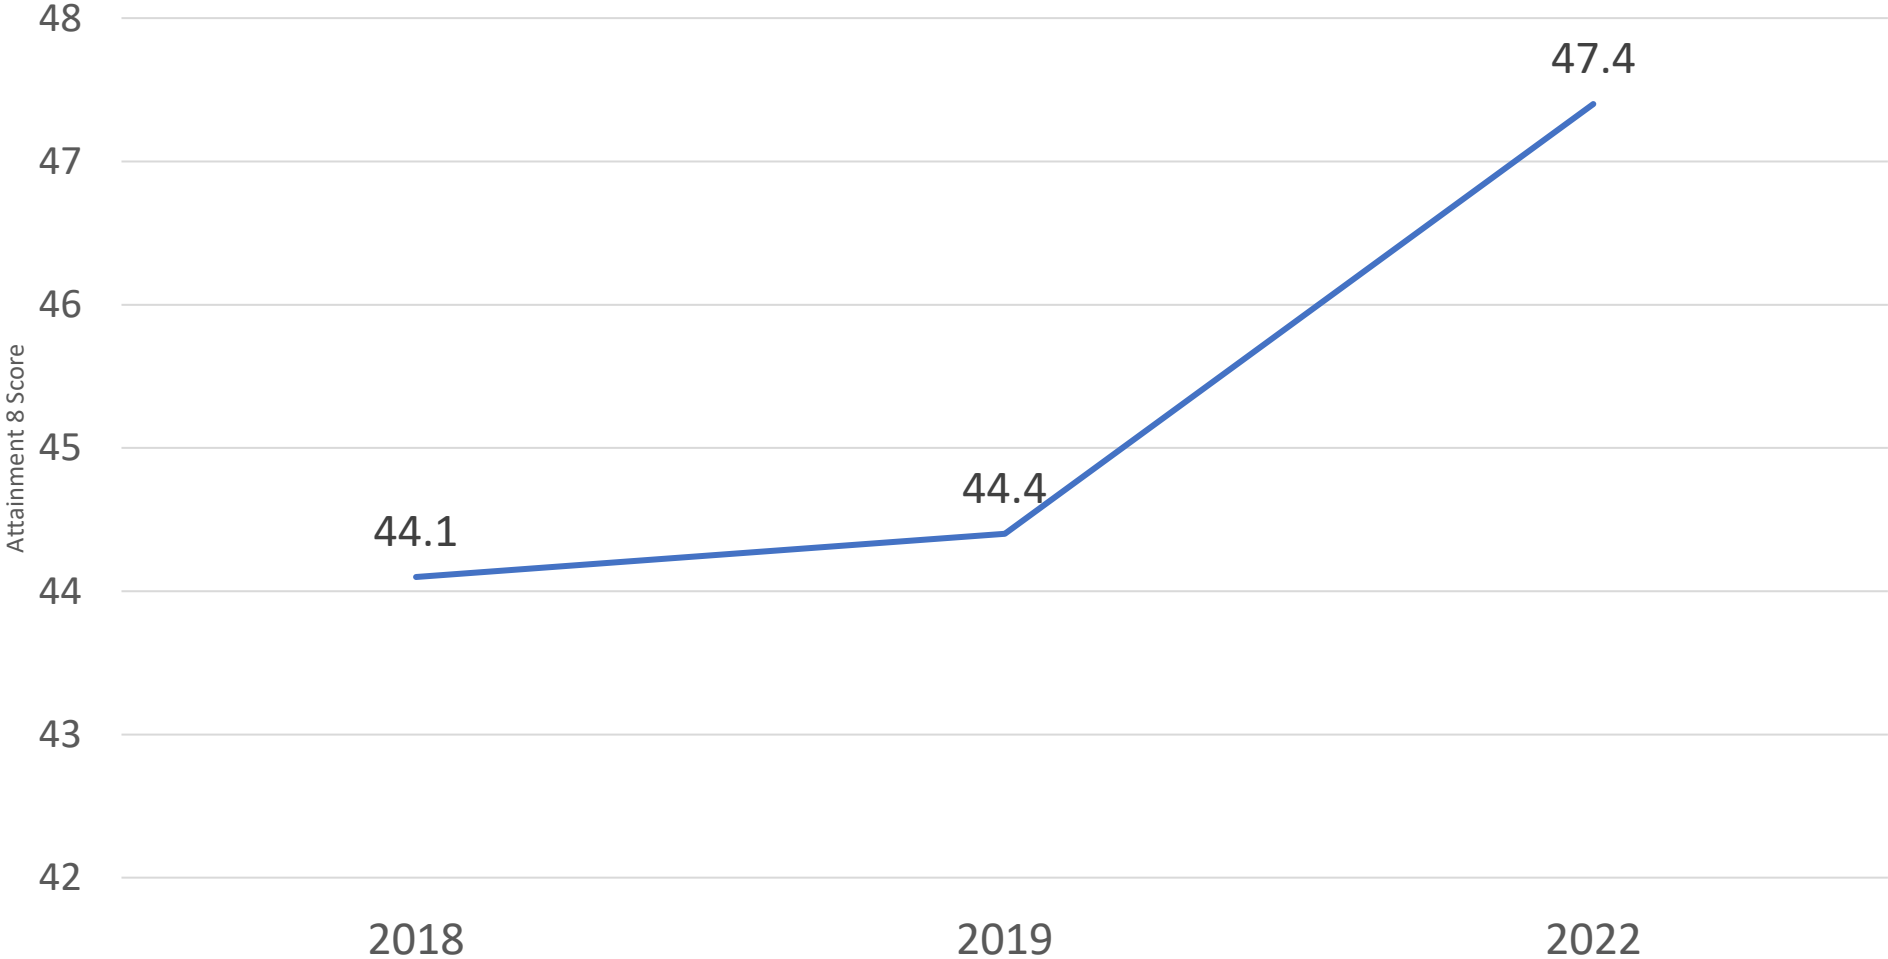

Attainment 8 Score

Schools get a score based on how well pupils have performed in up to 8 qualifications.

English Baccalaureate Average Point Score

The EBacc average points score calculates a pupil's average point scores across the 5 pillars of the English Baccalaureate.

% of students who achieved **4+** in English and Maths

This tells you the percentage of pupils who achieved grade 4 or above in English and Maths GCSEs.

% of students who achieved **5+** in English and Maths

This tells you the percentage of pupils who achieved grade 5 or above in English and Maths GCSEs

% of students staying in education or entering employment after Year 11

This shows the number of pupils who either stayed in education or went into employment after finishing key stage 4