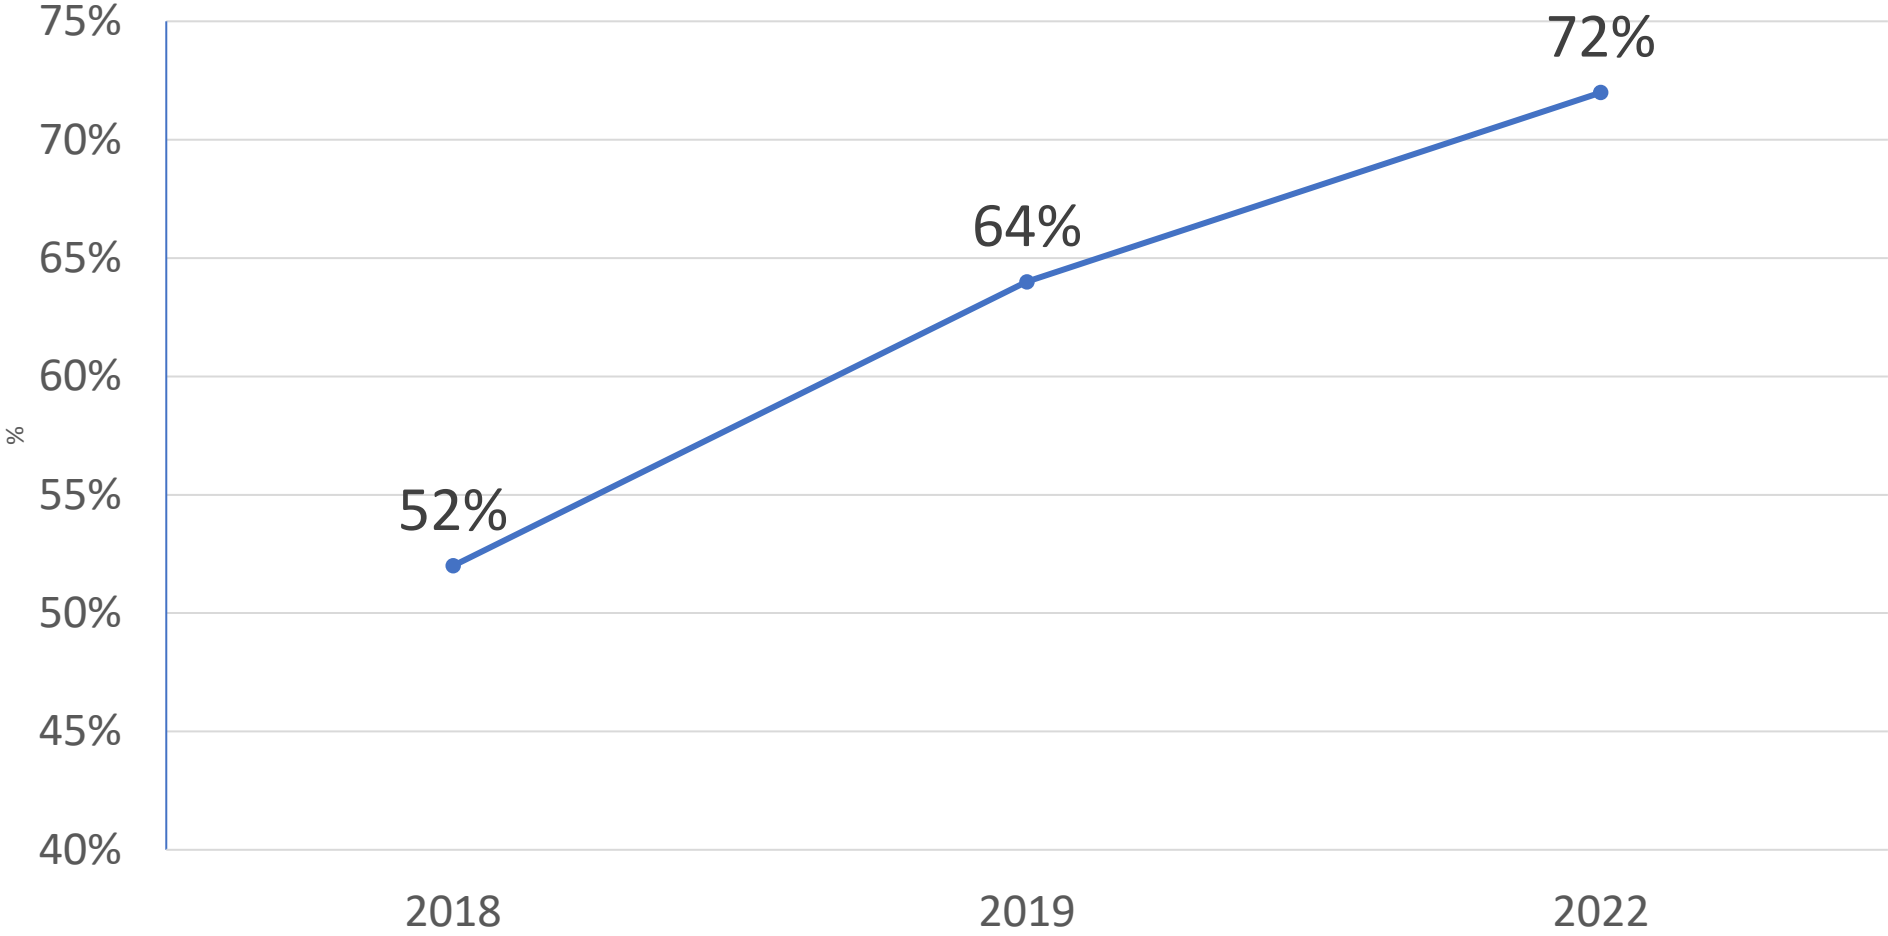

Attainment 8 Score

Schools get a score based on how well pupils have performed in up to 8 qualifications.

English Baccalaureate Average Point Score

The EBacc average points score calculates a pupil's average point scores across the 5 pillars of the English Baccalaureate.

% of students who achieved **4+** in English and Maths

This tells you the percentage of pupils who achieved grade 4 or above in English and Maths GCSEs.

% of students who achieved **5+** in English and Maths