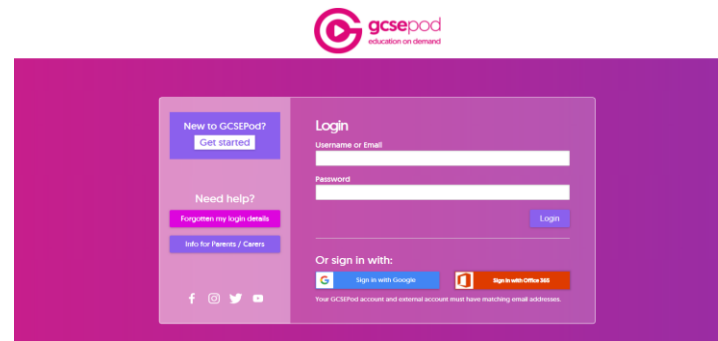

ARENA
ACADEMY

Accessing the website:

Step 1: To access the website type 'GCSE Pod' into your web browsers search bar.

Step 2: Click on the first link (GCSE Pod: GCSE learning and revision). This will direct you to the homepage.

Step 3: The homepage will be displayed. Click on the orange button login which will redirect you to the 'login' page. This is displayed in the top right-hand corner of the screen.

Log in

Step 4: After clicking the orange button the login page will be displayed. Enter your login information to continue.