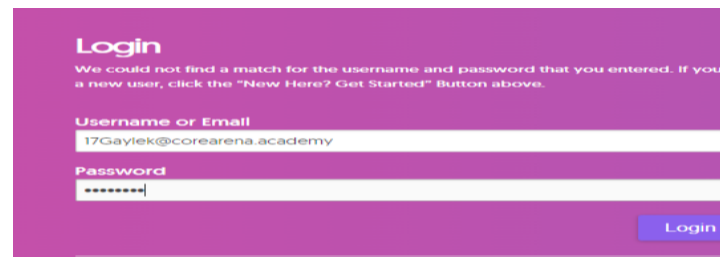

Step 3: The homepage will be displayed. Click on the orange button login which will redirect you to the 'login' page. This is displayed in the top right-hand corner of the screen.

Log in

Step 4: After clicking the orange button the login page will be displayed. Enter your login information to continue.

Username: Enter either your school login (the information you enter when accessing the school computers) or use your school email address.

Password: Enter your date of birth (DD/MM/YYYY). E.g.: If you were born January 9th, 2006, your password would be 09012006.